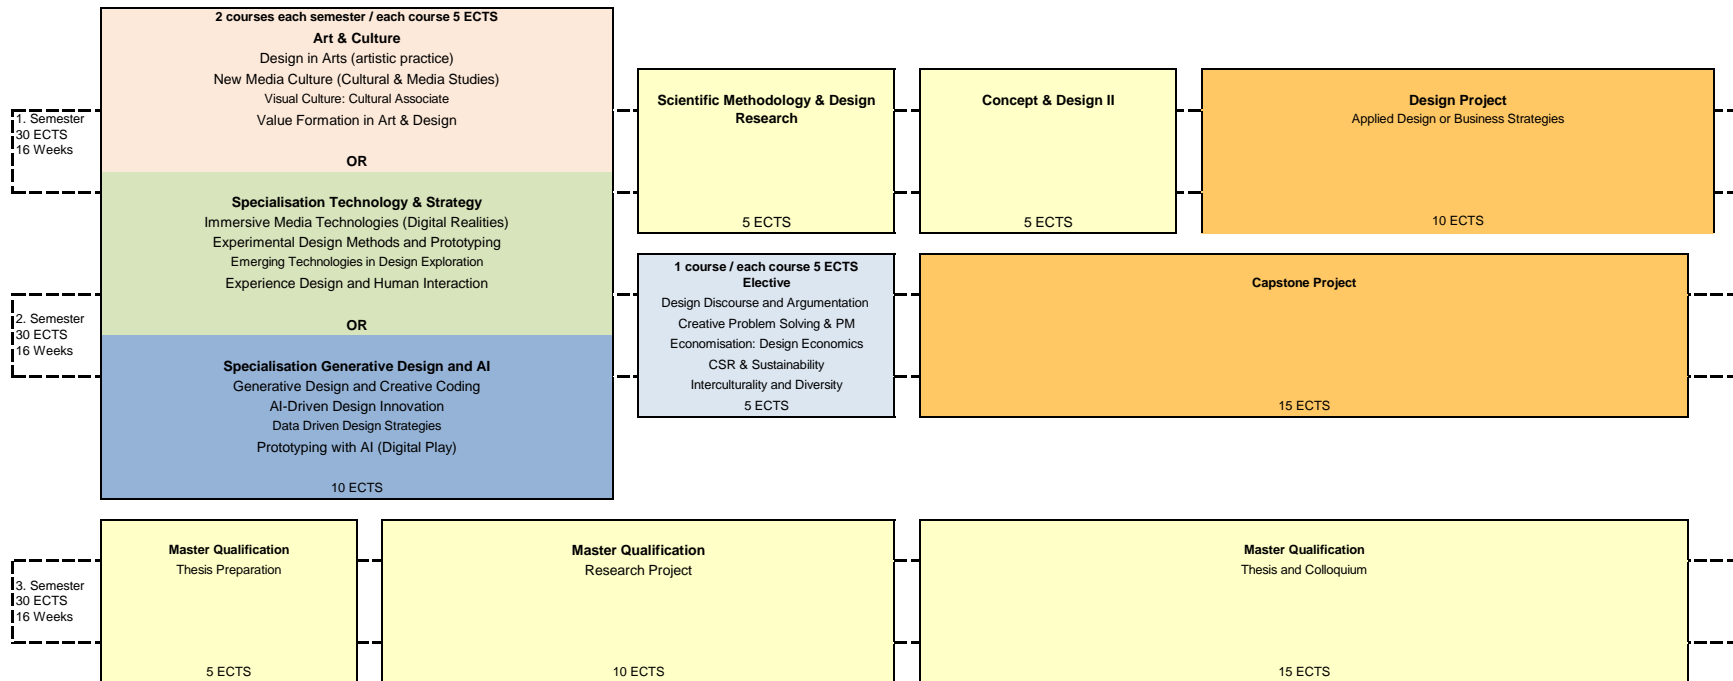

Study Schedule for the study programme "Design (M.A.)"

Start: 1. April | 1. October

Duration: 2 Semester

Specialisation Overview

60 ECTS

Study Schedule for the study programme "Design (M.A.)"

Start: 1. April | 1. October

Duration: 3 Semester

Specialisation Overview

90 ECTS

Study Schedule for the study programme "Design (M.A.)"

Start: 1. April | 1. October

Duration: 4 Semester

Specialisation Overview

120 ECTS