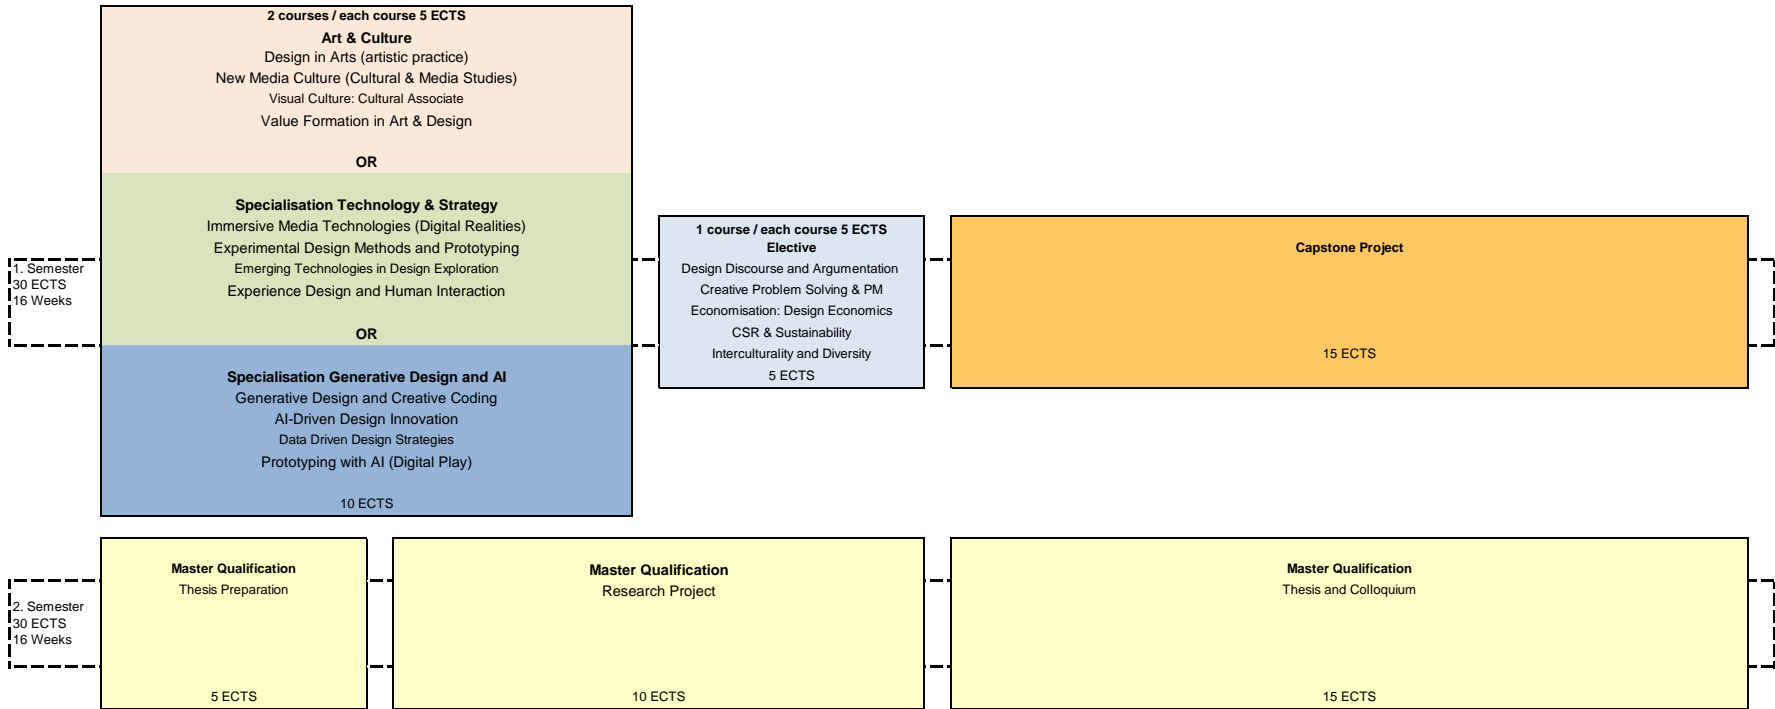

Study Schedule for the study programme "Design (M.A.)"

Start: 1. April | 1. October

Duration: 2 Semester

Specialisation Overview

60 ECTS

Study Schedule for the study programme "Design (M.A.)"

Start: 1. April | 1. October

Duration: 3 Semester

Specialisation Overview

90 ECTS

Study Schedule for the study programme "Design (M.A.)"

Start: 1. April | 1. October

Duration: 4 Semester

Specialisation Overview

120 ECTS