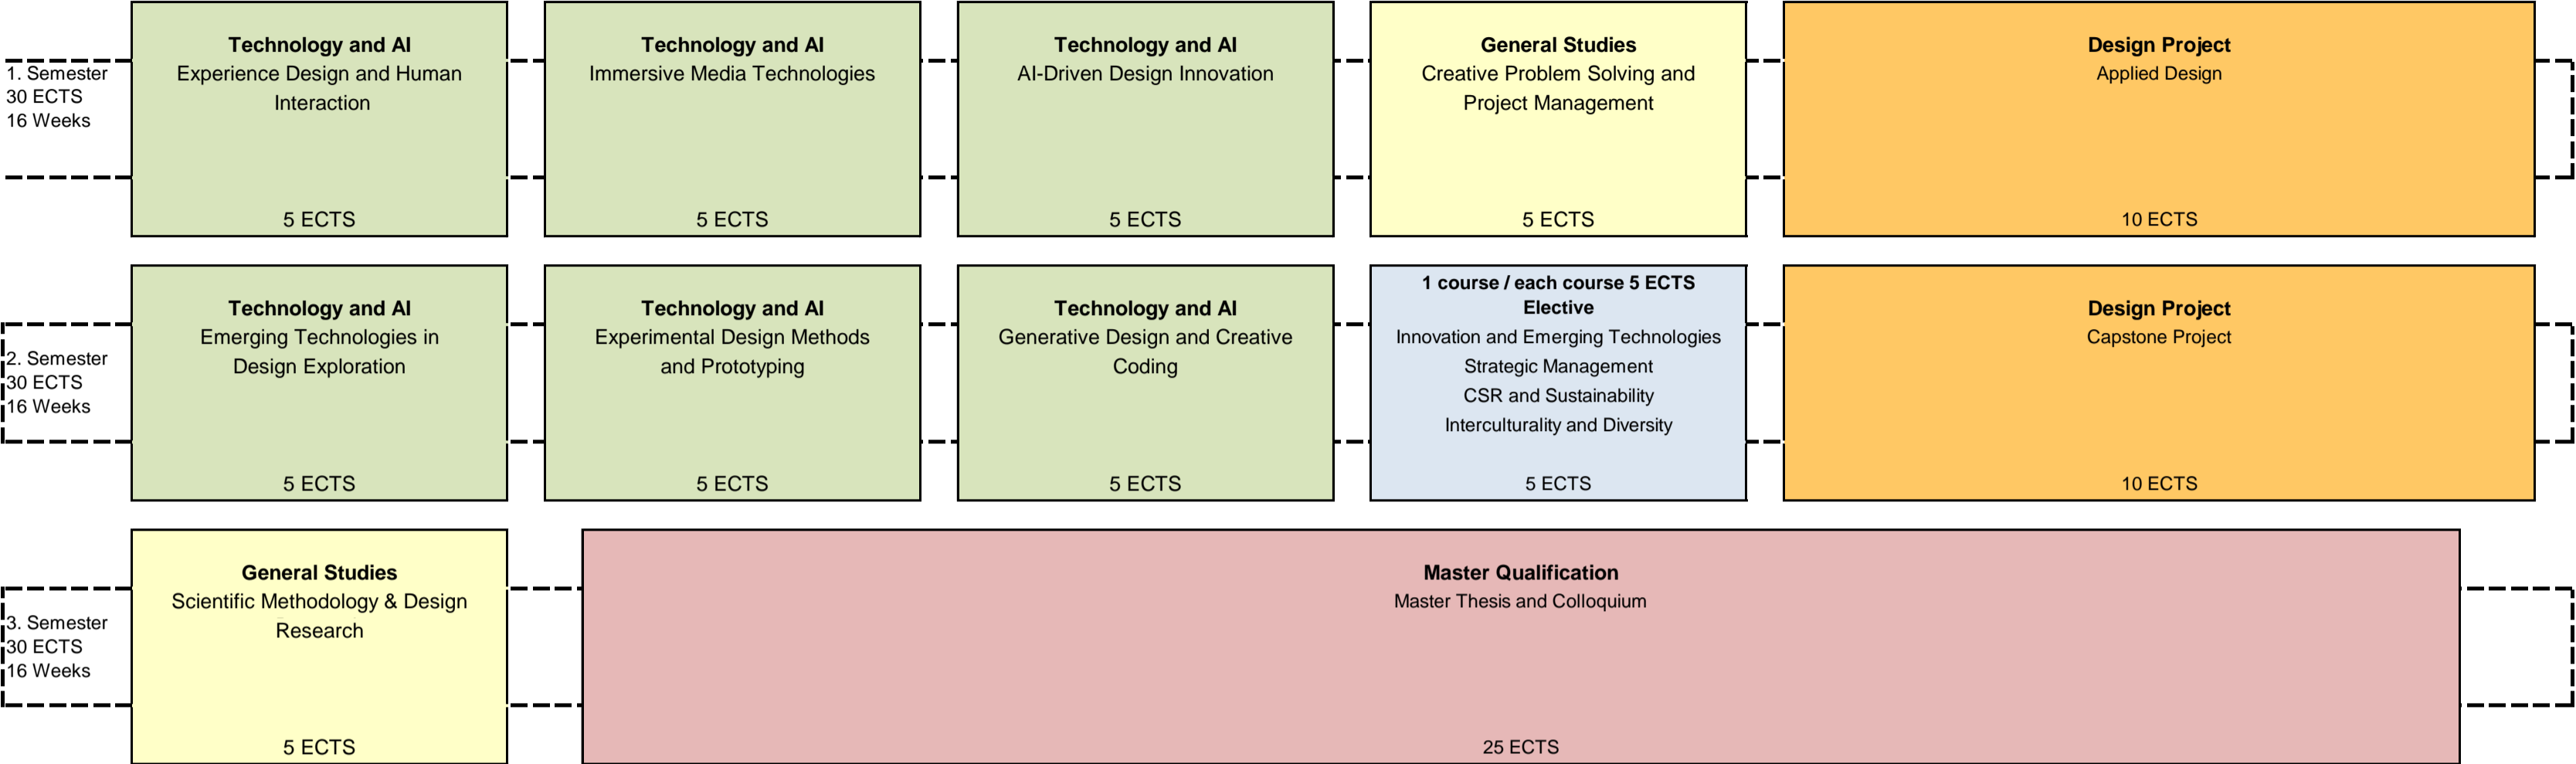

Study Schedule "Design (M.A.)"
Start: 1. April | 1. October
Duration: 2 Semester
Spezialisation: Technology and AI

Study Schedule "Design (M.A.)"
Start: 1. April | 1. October
Duration: 3 Semester
Spezialisation: Technology and AI

Study Schedule "Design (M.A.)"
Start: 1. April | 1. October
Duration: 2 Semester
Spezialisierung Art Culture

Study Schedule "Design (M.A.)"
Start: 1. April | 1. October
Duration: 3 Semester
Spezialisierung Arts Culture