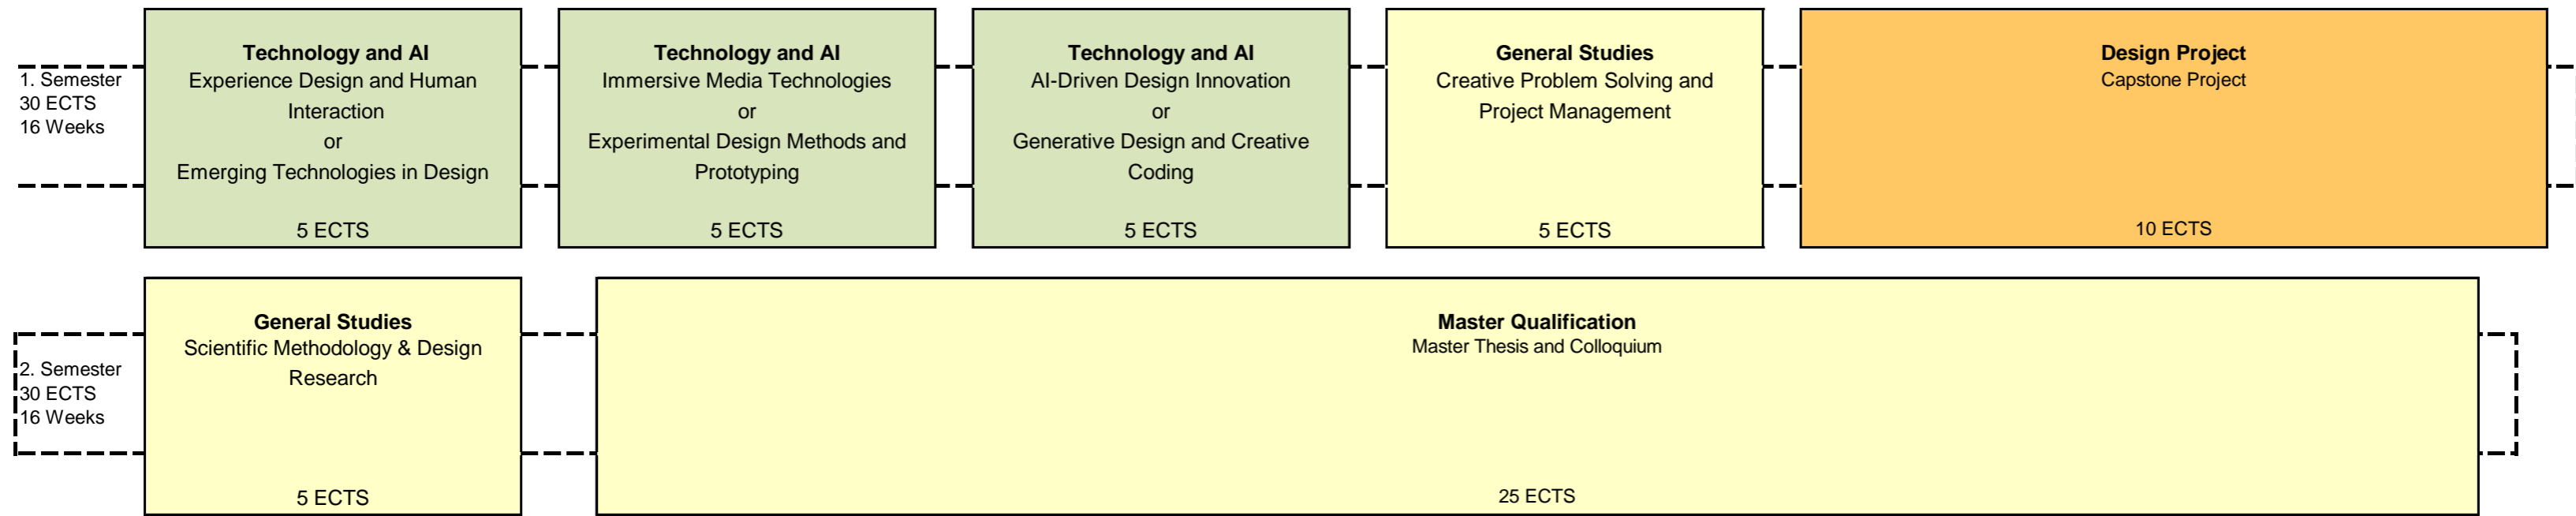

Study Schedule "Design (M.A.)"
Start: 1. April | 1. October
Duration: 2 Semester
Spezialisation: Technology and AI

Study Schedule "Design (M.A.)"
Start: 1. April | 1. October
Duration: 3 Semester
Spezialisation: Technology and AI

Study Schedule "Design (M.A.)"
Start: 1. April | 1. October
Duration: 2 Semester
Spezialisierung Art Culture

Study Schedule "Design (M.A.)"
Start: 1. April | 1. October
Duration: 3 Semester
Spezialisierung Arts Culture